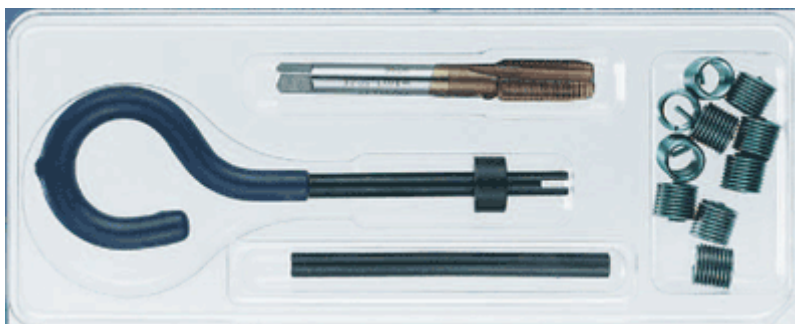

Article number: 1325712040000

Description: Manuel mount set for M 12x1,75
Filtec *Blister* M 12x1,75

Measures

Description = Monterings værktøj